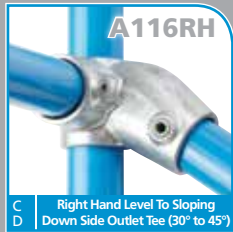

tubeclamps™

The DDA Range

Designed to satisfy the requirements of Part 'M' of the Building Regulations 2004

tubeclamps™

Fitting	Tube size ø	Inside Diameter
A	26.9mm	3/4"
B	33.7mm	1"
C	42.4mm	1 1/4"
D	48.3mm	1 1/2"
E	60.3mm	2"